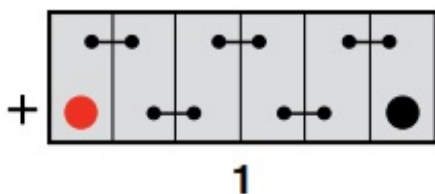

Yuasa Technical Data Sheet

Yuasa L26-AGM - Leisure Batteries

Performance

Voltage	12V
Capacity (20-hour)	90Ah
Cold Cranking Amps (EN1)	300A

Dimensions

Length	259mm
Width	168mm
Height	232mm

Weights & Measures

Mean Weight with Acid	27kg
-----------------------	------

Container Features

Case Type	GR24 BCI
Cell Layout	1
Hold Down	N
Lid Type	VRLA

Technology

Flame Arrestor	✓
Recommended Charge Rate	6A

Cell Assembly Layout