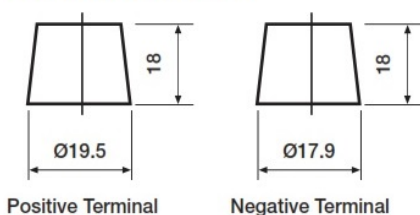

Weights & Measures

Mean Weight with Acid	19.5kg
Acid Volume	4.4 litres

Container Features

Case Type	D26 JIS EFB (S95R)
Cell Layout	1
Terminal Type	T1
Hold Down	N
State of Charge Indicator	✓
Lid Type	Raised Plug

Technology

Flame Arrestor	✓
Technology	Ca/Ca
Separator	PE
Recommended Charge Rate	4A
Performance Marking	W3-C2-V3-M1

Terminal Type

T1

Standard DIN Post

Positive Terminal

Negative Terminal

Cell Assembly Layout