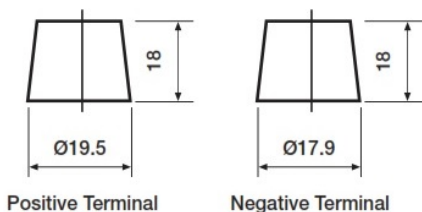

Terminal Type

T1

Standard DIN Post

Positive Terminal

Negative Terminal