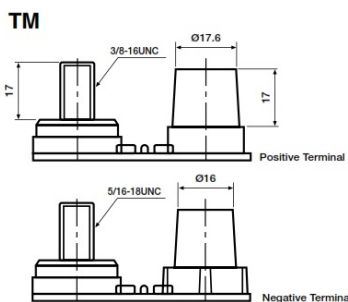

Yuasa Technical Data Sheet

Yuasa M31-EFB - Marine Batteries

Performance

Voltage	12V
Capacity (20-hour)	100Ah
Cold Cranking Amps (EN1)	750A

Dimensions

Length	330mm
Width	173mm
Height	240mm

Weights & Measures

Mean Weight with Acid	26kg
-----------------------	------

Container Features

Case Type	GR31 BCI
Cell Layout	1
Hold Down	N
State of Charge Indicator	✓
Handles	✓
End Venting	✓
Semi-Traction Features	✓
Lid Type	SMF Double Lid

Technology

Flame Arrestor	✓
Technology	Ca/Ca
Separator	PE
Recommended Charge Rate	7A

Terminal Type

Cell Assembly Layout

Battery Hold-down

Data Sheet generated on 23/08/2021 - E&OE