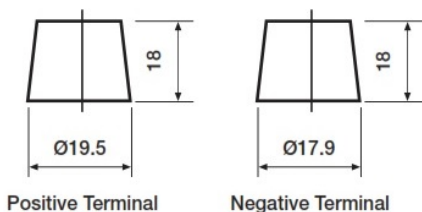

Weights & Measures

Mean Weight with Acid	19.3kg
Acid Volume	4.4 litres

Container Features

Case Type	D26 JIS EFB (S85/S95)
Terminal Type	T1
Hold Down	N
Lid Type	Raised Plug

Technology

Flame Arrestor	✓
Technology	Ca/Ca
Separator	PE
Recommended Charge Rate	4A
Performance Marking	W3-C2-V3-M1

Terminal Type

T1

Standard DIN Post

Positive Terminal

Negative Terminal

Cell Assembly Layout

Battery Hold-down

Data Sheet generated on 30/03/2021 - E&OE