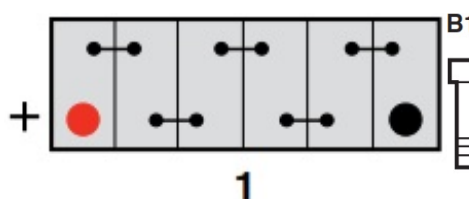

#### Container Features

Case Type	US Group 78R FT
Cell Layout	1
Hold Down	B1
State of Charge Indicator	✓
Handles	✓
End Venting	✓
Lid Type	SMF Double Lid

#### Cell Assembly Layout