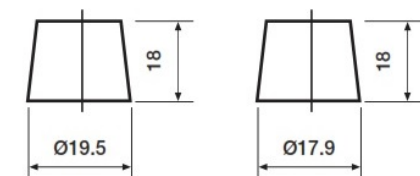

Terminal Type

T1

Standard DIN Post

Positive Terminal

Negative Terminal