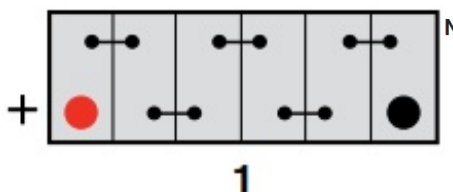

Technology

Flame Arrestor	✓
Technology	Ca/Ca
Separator	PE
Recommended Charge Rate	4A
Performance Marking	W3-C2-V3-M1

Terminal Type

T1

Standard DIN Post

Positive Terminal

Negative Terminal

Cell Assembly Layout