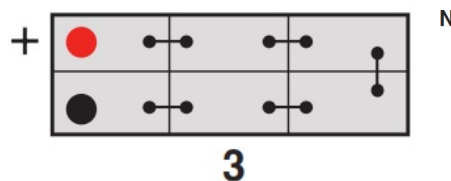

Cell Assembly Layout

Battery Hold-down