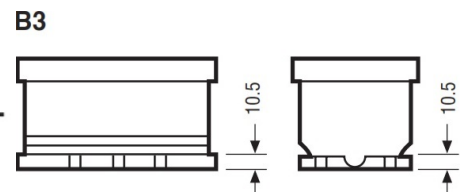

Yuasa Technical Data Sheet

Yuasa L28-EFB - Leisure Batteries

Performance

Voltage	12V
Capacity (20-hour)	75Ah
Cold Cranking Amps (EN1)	A

Dimensions

Length	278mm
Width	175mm
Height	190mm

Weights & Measures

Mean Weight with Acid	19.3kg
-----------------------	--------

Terminal Type

T1

Standard DIN Post

Positive Terminal

Negative Terminal

Cell Assembly Layout

Battery Hold-down

Data Sheet generated on 20/08/2021 - E&OE