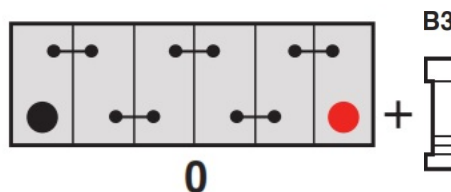

Yuasa Technical Data Sheet

Yuasa L28-EFB - Leisure Batteries

Performance

Voltage	12V
Capacity (20-hour)	75Ah
Cold Cranking Amps (EN1)	A

Dimensions

Length	278mm
Width	175mm
Height	190mm

Weights & Measures

Mean Weight with Acid	19.3kg
-----------------------	--------

Terminal Type

T1

Standard DIN Post

Positive Terminal

Negative Terminal

Cell Assembly Layout

Battery Hold-down

Data Sheet generated on 20/08/2021 - E&OE